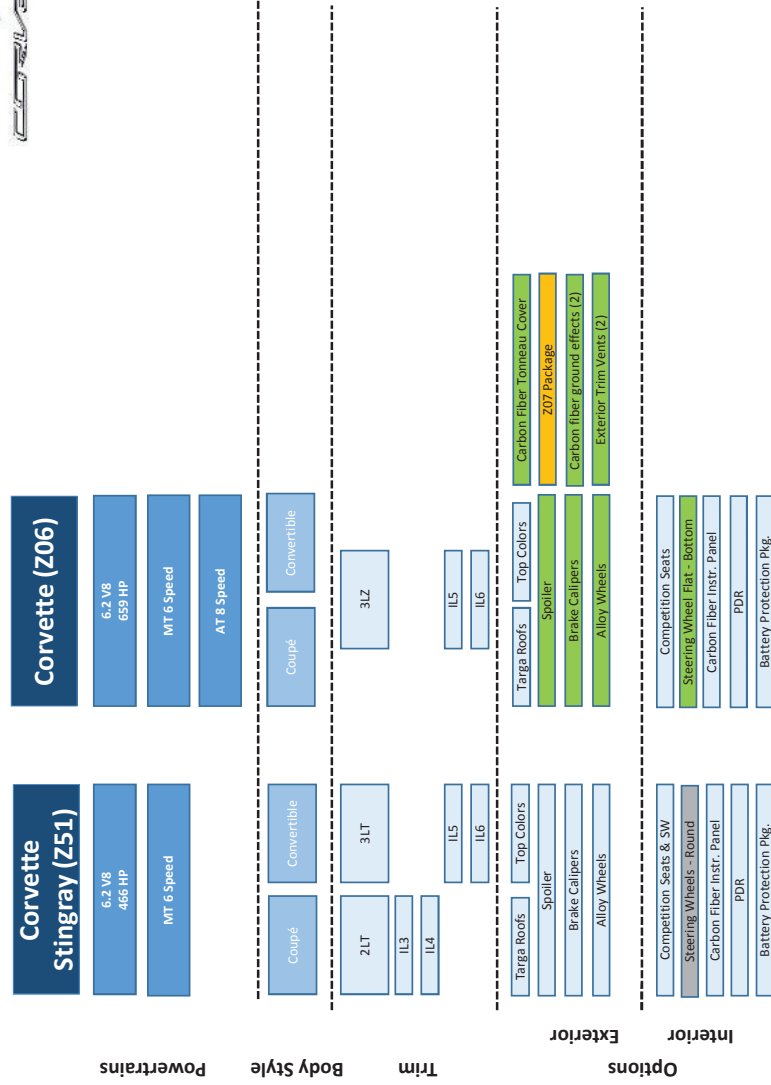

Corvette Z06 MY15 Content

EXTERIOR

- Track-derived exterior design developed alongside the Corvette C7.R race car with
  - Unique grille with dedicated brake cooling intakes and wider outlets with air diffusers
  - Unique carbon fiber hood with wider hood vent outlet
  - Wider front fenders and quarter panels
  - Unique rear fascia
- Available Carbon Flash painted or visible carbon fiber ground effect package
- Unique Z06 alloy wheels with P285/35ZR19 front and P335/25ZR20 rear Michelin® Pilot® Super Sport ZP tires

INTERIOR

- Variety of premium interior materials and unique colors available
- Unique Z06 flat-bottom steering wheel, badging, interior colors
- Interior Z06 plaque with HP and torque figures

PERFORMANCE

- LT4 supercharged 6.2L aluminum V8 engine produces 659 horsepower and 881 Nm of torque
- 7-speed manual or new 8-speed paddle-shift automatic transmission
- Available Performance Data Recorder*
- Available Z07 Performance Package with Carbon Ceramic Brakes, Cup Tires, Aero Package and race track tuned suspension – additional rear spoiler and front winglets provided for track/circuit use only and not allowed on public roads!

Chevrolet Product Offer Z06 vs. Stingray MY15